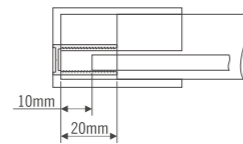

MK SERIES

SPECIFICATION:

- 6mm tempered clear glass
- 6463 aluminum profile
- Metal double rollers
- Solid aluminum handles
- Plastic door magnetic strips
- No bottom rail, with removable guide block on the bottom
- Left and right reversible
- Without shower tray

EXTENSIBILITY: