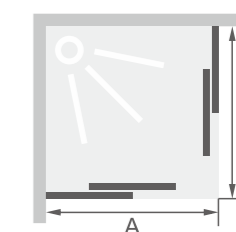

YF-001

Item	Size (mm)	Extensibility (mm)	Door Opening (mm)
YF-001	900 x 900 x 2000	890-900 x 890-900	490
YF-001	1000 x 1000 x 2000	990-1000 x 990-1000	562
YF-001	1100 x 1100 x 2000	1090-1100 x 1090-1100	634
YF-001	1200 x 1200 x 2000	1190-1200 x 1190-1200	706