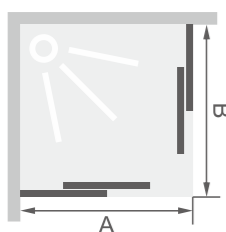

**Optional:**

- Top shower cover/ Head shower/ Computer panel / Massage jets

**PROFILE FINISH:**

white

silver effect

black

**BED-F090**

Item	Size (mm)	Door Opening (mm)
BED-F090	800 x 800 x 2150	400
BED-F090	900 x 900 x 2150	450
BED-F090	1000 x 1000 x 2150	510