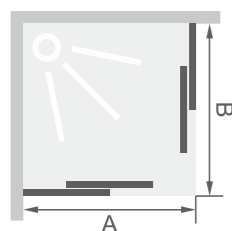

BED-F090G

Item	Size (mm)	Door Opening (mm)
BED-F090G	800 x 800 x 2150	400
BED-F090G	900 x 900 x 2150	450
BED-F090G	1000 x 1000 x 2150	510