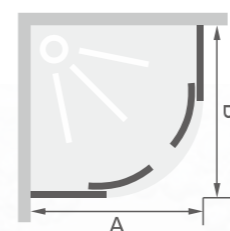

**Optional:**

- Top shower cover/ Head shower/ Computer panel / Massage jets

**PROFILE FINISH:**

white

silver effect

black

**BED-F090**

Item	Size (mm)	Door Opening (mm)
BED-F090	800 x 800 x 2150	400
BED-F090	900 x 900 x 2150	450
BED-F090	1000 x 1000 x 2150	510