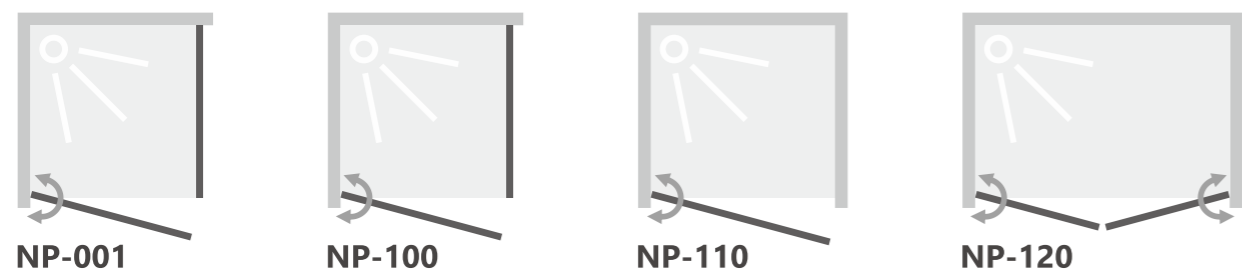

NP SERIES

SPECIFICATION:

- 6mm tempered clear glass
- 6463 aluminum profile
- Aluminum handle
- Zinc alloy pivot with rise & fall function
- The door swings both ways
- Left and right reversible
- Without shower tray

EXTENSIBILITY:

PROFILE FINISH: