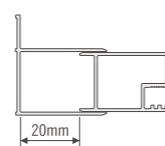

NDKM SERIES

SPECIFICATION:

- 6mm tempered clear glass
- 6463 aluminium profile
- Metal double rollers
- Aluminum handles
- Plastic door magnetic strips
- Quick install for the corner profile connection
- Left and right reversible
- Without shower tray

EXTENSIBILITY: