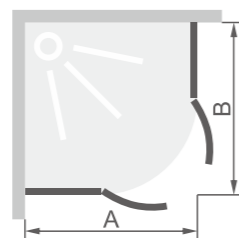

Wash away the dust, return to your true self.
Make your shower the most anticipated moment of the day.

KV-002

Item	Size (mm)	Extensibility (mm)	Door Opening (mm)
KV-002	800 x 800 x 1900	780-790 x 780-790	750
KV-002	900 x 900 x 1900	880-890 x 880-890	750