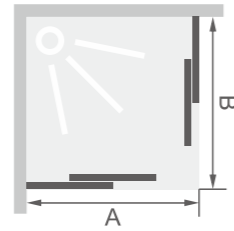

QSC-001

Item	Size (mm)	Extensibility (mm)	Door Opening (mm)
QSC-001	900 x 900 x 2000	880-900 x 880-900	475
QSC-001	1000 x 1000 x 2000	980-1000 x 980-1000	545
QSC-001	1000 x 800 x 2000	980-1100 x 780-800	480
QSC-001	1200 x 900 x 2000	1180-1200 x 880-900	515