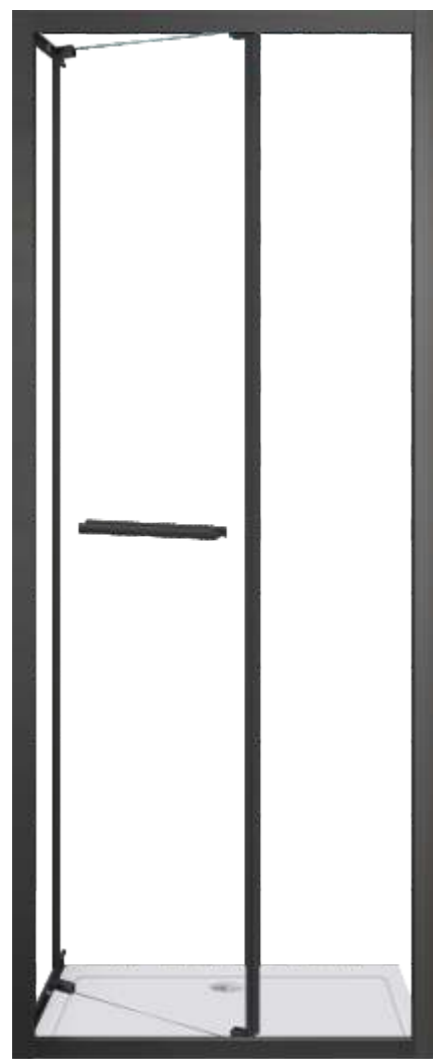

NDKM-002

Item	Size (mm)	Extensibility (mm)	Door Opening (mm)
NDKM-002	800 x 1900	780-800	670
NDKM-002	900 x 1900	880-900	770