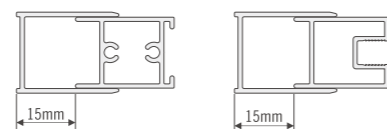

NP SERIES

SPECIFICATION:

- 6mm tempered clear glass
- 6463 aluminum profile
- Aluminum handle
- Zinc alloy pivot with rise & fall function
- The door swings both ways
- Left and right reversible
- Without shower tray

EXTENSIBILITY: