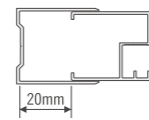

NQB SERIES

SPECIFICATION:

- 6mm or 8mm tempered clear glass
- 6463 aluminum profile
- Metal double rollers
- Solid aluminum handles
- Plastic door magnetic strips
- Easy install design
- No bottom rail, with removable guide block on the bottom
- Left and right reversible
- Without shower tray

OPTIONAL:

- Soft-close system (easy to install and remove, convenient for future maintenance)
- Bottom rail

EXTENSIBILITY: